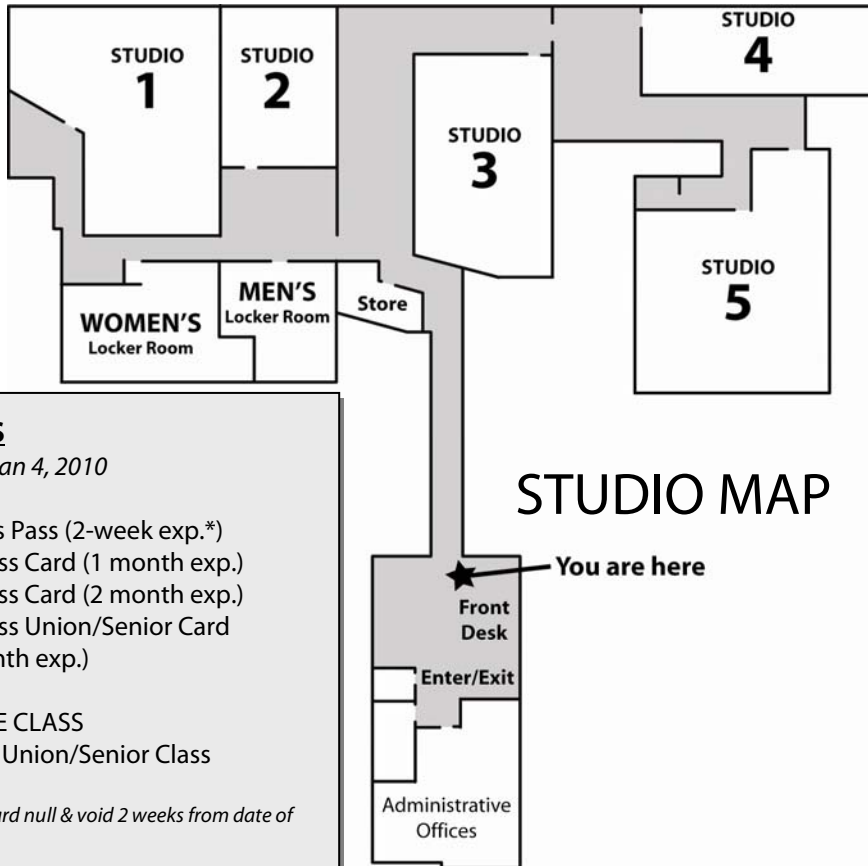

BROADWAY DANCE CENTER

**BROADWAY
DANCE
CENTER**
NEW YORK CITY®
Inspiring the World to Dance

STUDIO MAP

CLASS RATES

Rates effective Jan 4, 2010

Card Packages

\$75	5-Class Pass (2-week exp.*)
\$150	10-Class Card (1 month exp.)
\$160	10-Class Card (2 month exp.)
\$150	10-Class Union/Senior Card (6 month exp.)